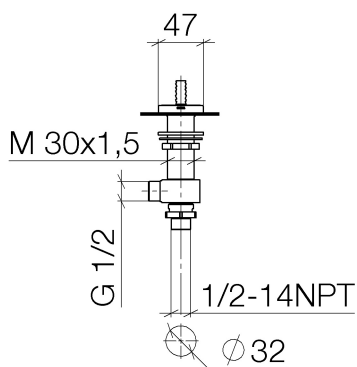

Bathtub - CL.1

Deck valve counter-clockwise closing hot - polished chrome

Article number: 20 005 706-00

- WAVE structure
- 1-1/4" hole diameter
- Flange 2-3/8" x 1-7/8"
- Fittings group in compliance with DIN 4109: 1
- (ADA)

polished chrome

Dimensional drawing

All dimensions in mm / inch = mm x 0,0394

Bathtub - CL.1

Deck valve counter-clockwise closing hot - polished chrome

Article number: 20 005 706-00

Flow rate chart

Bathtub - CL.1

Deck valve counter-clockwise closing hot - polished chrome

Article number: 20 005 706-00

Other surface finishes

platinum matte
20 005 706-06

Dark Platinum matte
20 005 706-99

More custom finish options are available via special production (xTra Service). Please see our finish matrix for availability and pricing or contact a Dornbracht representative.