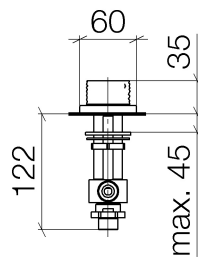

Bathtub - CL.1

Deck valve counter-clockwise closing hot - polished chrome

Article number: 20 005 706-00

- WAVE structure
- 1-1/4" hole diameter
- Flange 2-3/8" x 1-7/8"
- Fittings group in compliance with DIN 4109: 1
- (ADA)

polished chrome

Dimensional drawing

All dimensions in mm / inch = mm x 0,0394

Bathtub - CL.1

Deck valve counter-clockwise closing hot - polished chrome

Article number: 20 005 706-00

Flow rate chart

Bathtub - CL.1