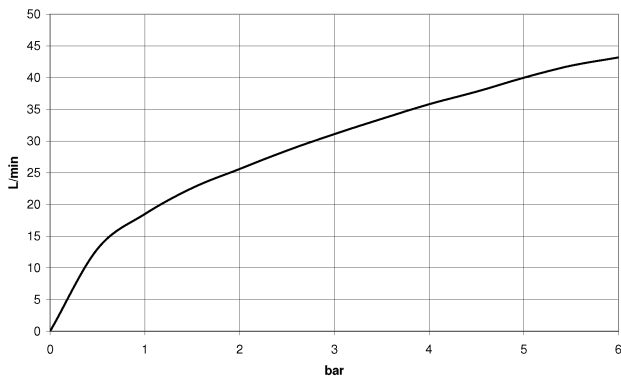

Bathtub - CL.1

Deck valve counter-clockwise closing hot - polished chrome

Article number: 20 005 706-00

- WAVE structure
- 1-1/4" hole diameter
- Flange 2-3/8" x 1-7/8"
- Fittings group in compliance with DIN 4109: 1
- (ADA)

polished chrome

Dimensional drawing

All dimensions in mm / inch = mm x 0,0394

Bathtub - CL.1

Deck valve counter-clockwise closing hot - polished chrome

Article number: 20 005 706-00

Flow rate chart

Bathtub - CL.1